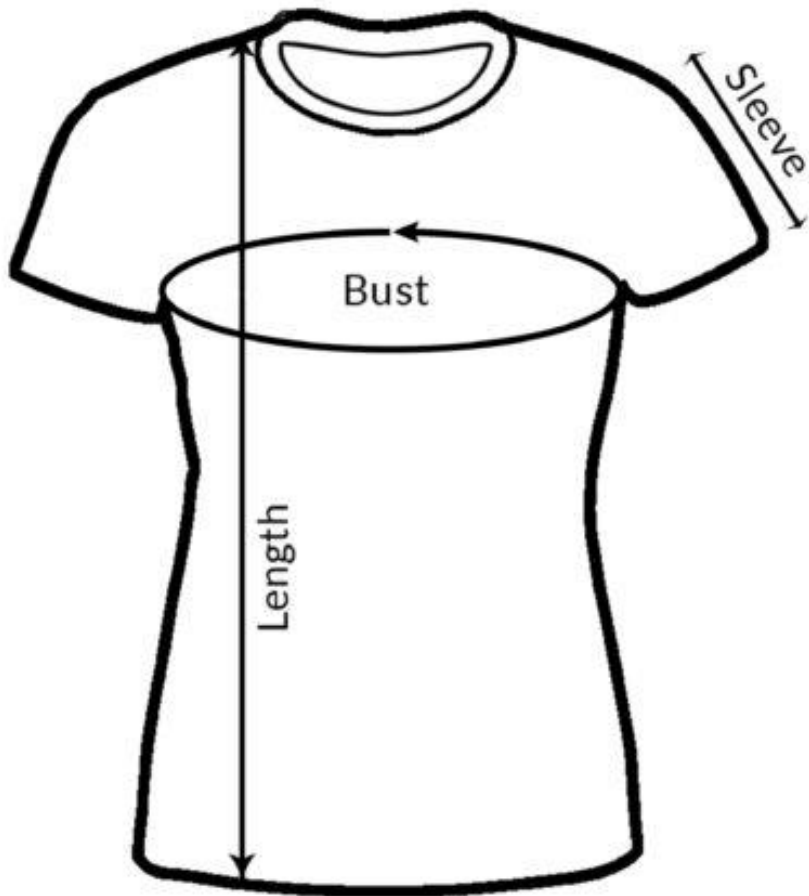

MEN'S ROUND NECK SIZE GUIDE

In Inches	S	M	L	XL	XXL	3XL	4XL	5XL
Chest	38	40	42	44	46	48	50	52
Length	26	27	28	29	30	31	32	33
Sleeve	7	7.5	8	8.5	9	9.5	10	10

Sizes may rarely vary in the range of +/- 0.5 inches

WOMEN'S ROUND NECK SIZE GUIDE

In Inches	XS	S	M	L	XL	XXL
Bust	32	34	36	38	40	42
Length	23	24	25	26	27	28
Sleeve	5.5	6	6.5	7	7.5	8

Sizes may rarely vary in the range of +/- 0.5 inches